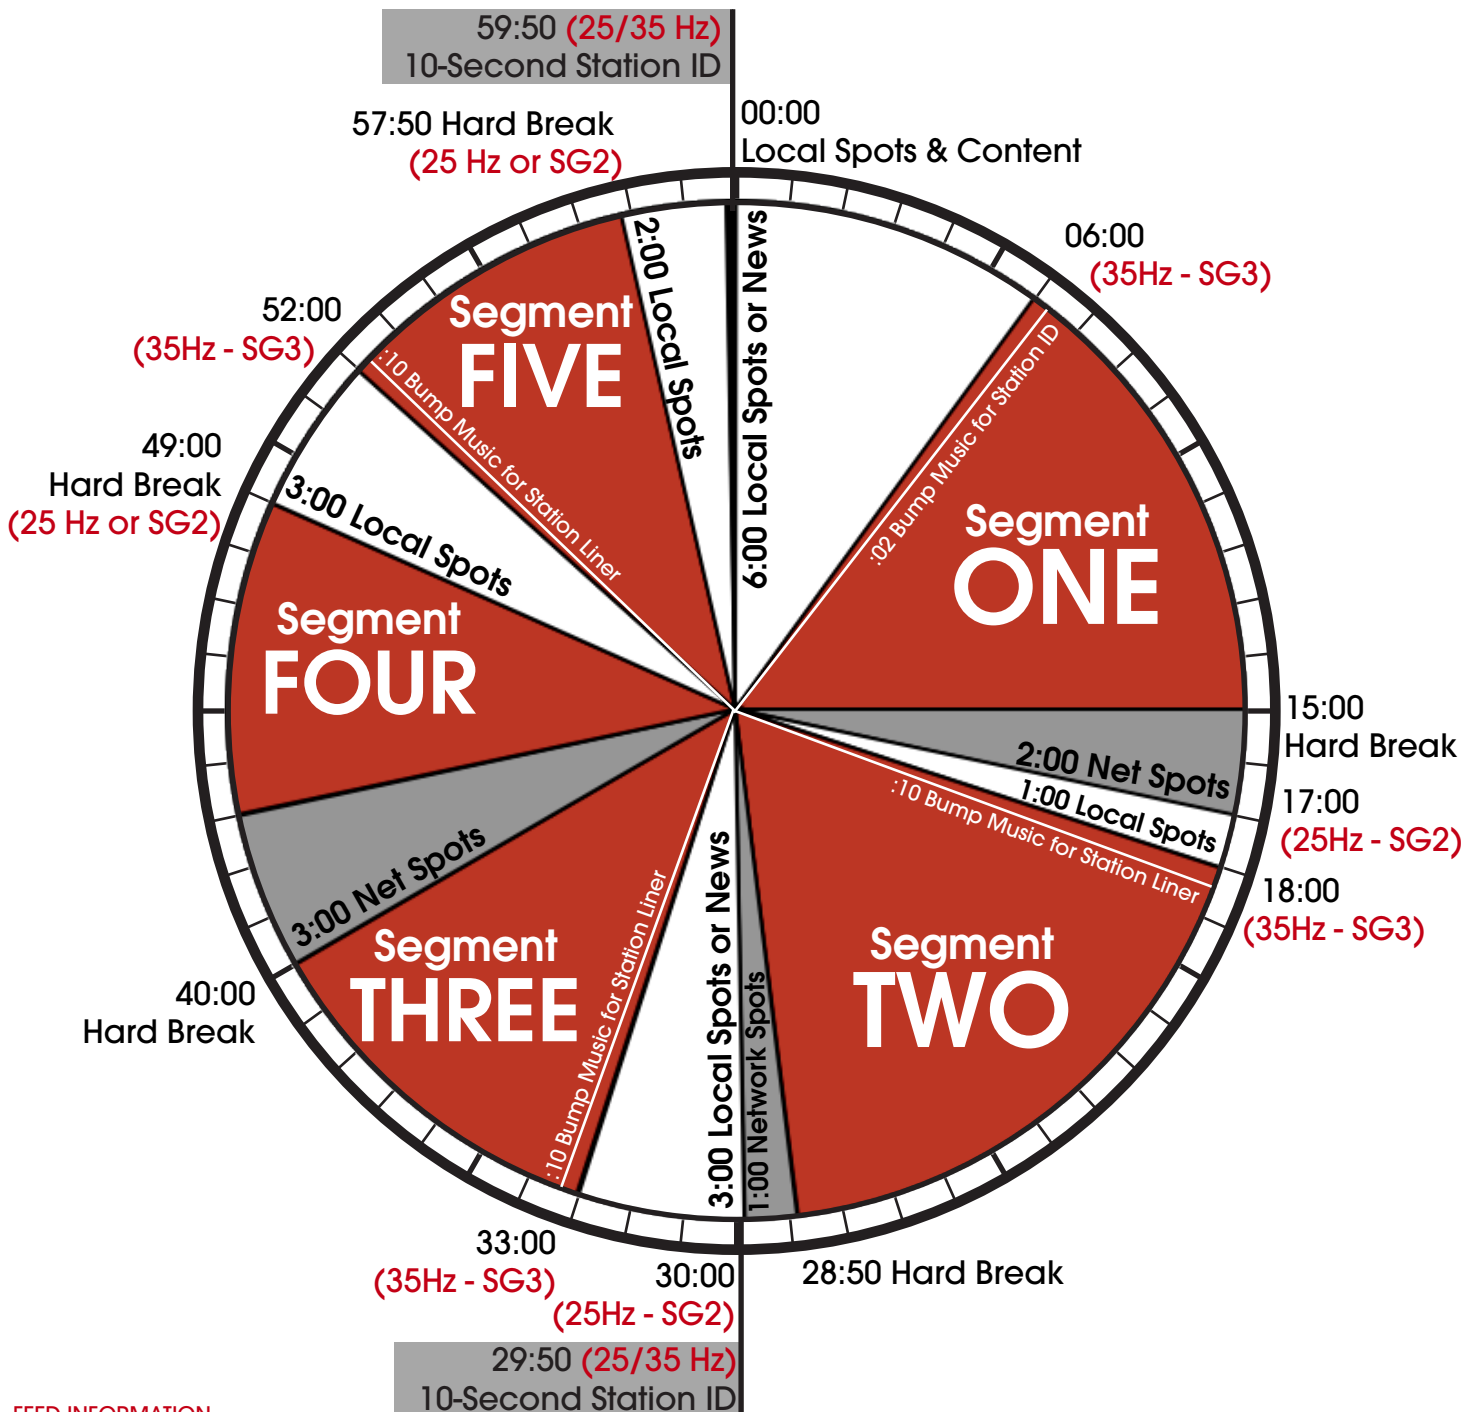

the allen hunt show

Syndication Network Clock & Info

www.allenhuntshow.com • (877) 702-5536 • allen@allenhuntshow.com

FEED INFORMATION

Live: M-F 9P - 12M (Eastern)
 Live: Sundays 6P - 9P (Eastern)
 Best-Of: Saturdays 9P - 12M (Eastern)
 Re-Feed: 24/7
 MP3 Download: <http://affiliate.allenhuntshow.com/>

CLOSURES

25 Hz or SG Relay 2 - Start Break
 35 Hz or SG Relay 3 - Return to Network
 25/35 Hz - Station ID

TECHNICAL INFORMATION

Receiver: Starguide III
 Satellite: AMC-8 (139° West)
 Transponder: 21
 Provider: NSN
 Service: Rover / AHS (Right Channel)